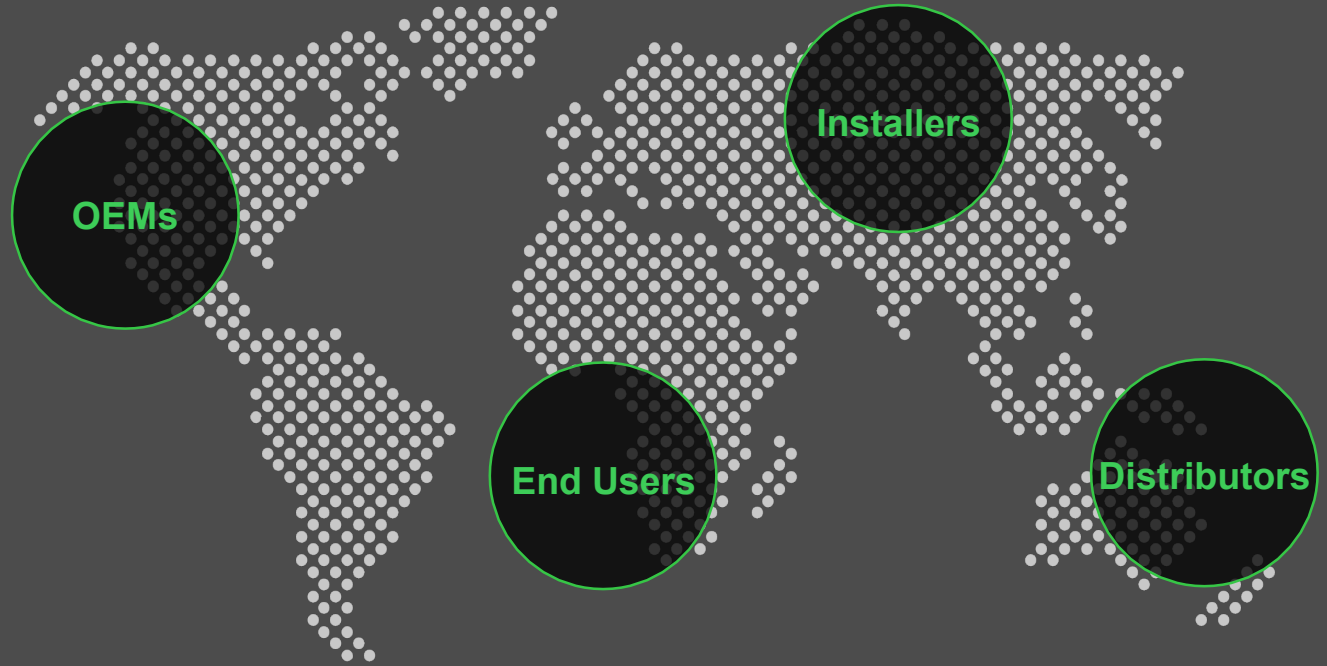

# SUSTAINABLE

**40%**

reduction of HFCs by 2025

**20%**

refrigerant leaked every year

Technology makes possible to manage natural refrigerants efficiently

We make technology available everywhere for everyone

# A worldwide presence at your service

And now it's time to redefine...

the **next** generation

A central image of the Earth from space, showing city lights at night. A semi-transparent network of white lines and dots is overlaid on the globe, suggesting a global network or data flow. The background is a dark space with stars and a faint constellation pattern.