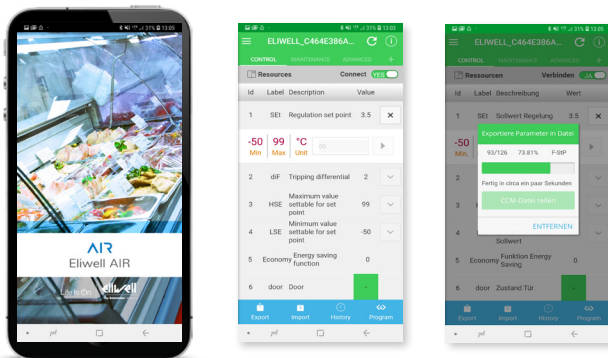

TelevisAir CLOUD

Activate your account and the platform will provide you with:

- > **Assets tracking:** view the geographic layout and the general status of your cooler network
- > **Cooler performance under control:** access each cooler to view the history of stored data
- > **Optimized maintenance:** activate thresholds alert messages for each variable of the cooler operation

TelevisAir solution: how it works

Connectivity designed for dispensers • icecream sets

Eliwell AIR APP

- > **Smart user interface** available from any device
- > **Easy setting & support** configuration map sharing
- > **Local datalogging management** datalog memory download & sharing

Eliwell AIR APP

Available for Android and iOS operating systems, offers the following features:

- > **Smart local interface with the controller:** verify the status of the controller, the value of operating variables, the complete management of each parameter and the transmission of specific commands
- > **Easy setting & support:** download and upload the full map of the device and share it through the media installed in your device, for example via email or WhatsApp
- > **Local datalogging management:** dump and share the memory of the BTLE Dongle in CSV format for diagnostics or HACCP purposes