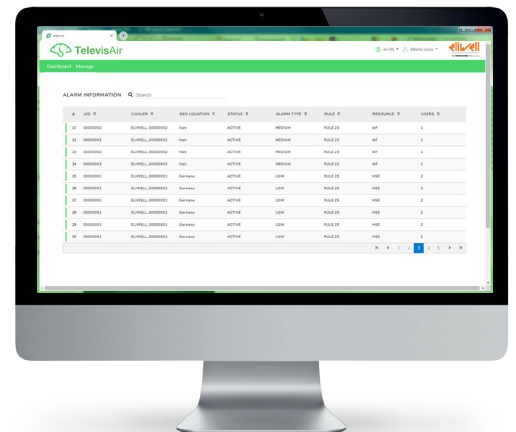

www.eliwell.com

Learn more

TelevisAir Solution for connected co

Eliwell's solution for co
bottle coolers • drink
freezers • display cabin

TelevisAir CLOUD

- > Asset tracking
cooler geolocation
- > Cooler performance under control
data storage & analytics
- > Optimized maintenance
alarm notification

TelevisAir CLOUD

Activate your account and the platform will provide you with:

- > **Assets tracking:** view the geographic layout and the general status of your cooler network
- > **Cooler performance under control:** access each cooler to view the history of stored data
- > **Optimized maintenance:** activate thresholds alert messages for each variable of the cooler operation

TelevisAir solution: how it works

Connectivity designed for dispensers • icecream sets

Eliwell AIR APP

- > **Smart user interface** available from any device
- > **Easy setting & support** configuration map sharing
- > **Local datalogging management** datalog memory download & sharing