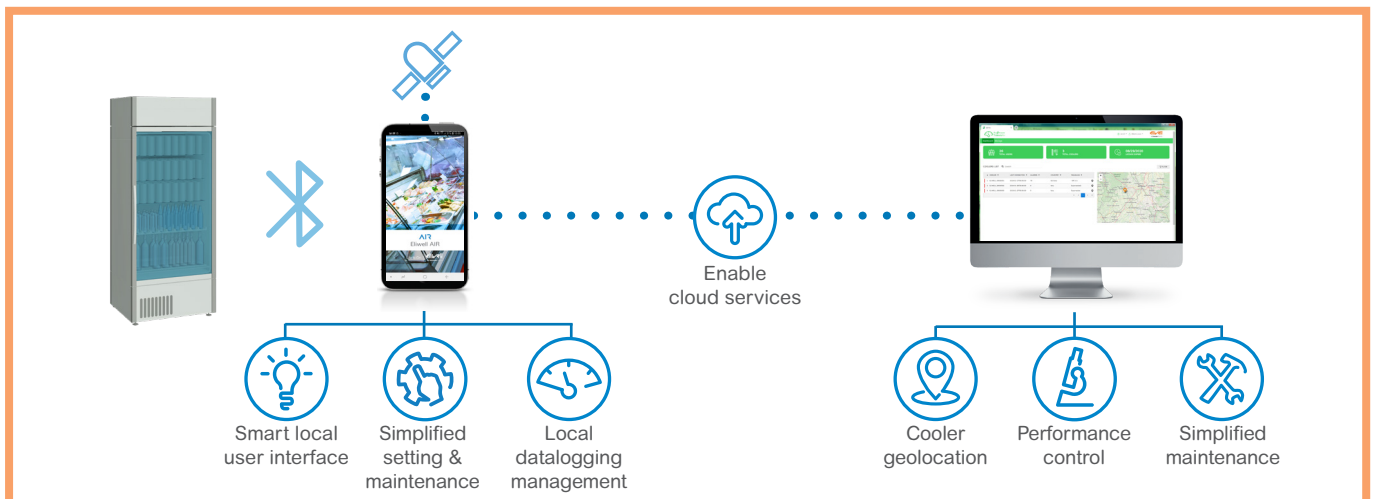

www.eliwell.com

Learn more

TelevisAir Solution for connected co

Eliwell's solution for co
bottle coolers • drink
freezers • display cabin

TelevisAir CLOUD

- > Asset tracking
cooler geolocation
- > Cooler performance under control
data storage & analytics
- > Optimized maintenance
alarm notification

TelevisAir CLOUD

Activate your account and the platform will provide you with:

- > **Assets tracking:** view the geographic layout and the general status of your cooler network
- > **Cooler performance under control:** access each cooler to view the history of stored data
- > **Optimized maintenance:** activate thresholds alert messages for each variable of the cooler operation

TelevisAir solution: how it works

Connectivity designed for dispensers • icecream sets

Eliwell AIR APP

- > **Smart user interface** available from any device
- > **Easy setting & support** configuration map sharing
- > **Local datalogging management** datalog memory download & sharing

Eliwell AIR APP

Available for Android and iOS operating systems, offers the following features:

- > **Smart local interface with the controller:** verify the status of the controller, the value of operating variables, the complete management of each parameter and the transmission of specific commands
- > **Easy setting & support:** download and upload the full map of the device and share it through the media installed in your device, for example via email or WhatsApp
- > **Local datalogging management:** dump and share the memory of the BTLE Dongle in CSV format for diagnostics or HACCP purposes