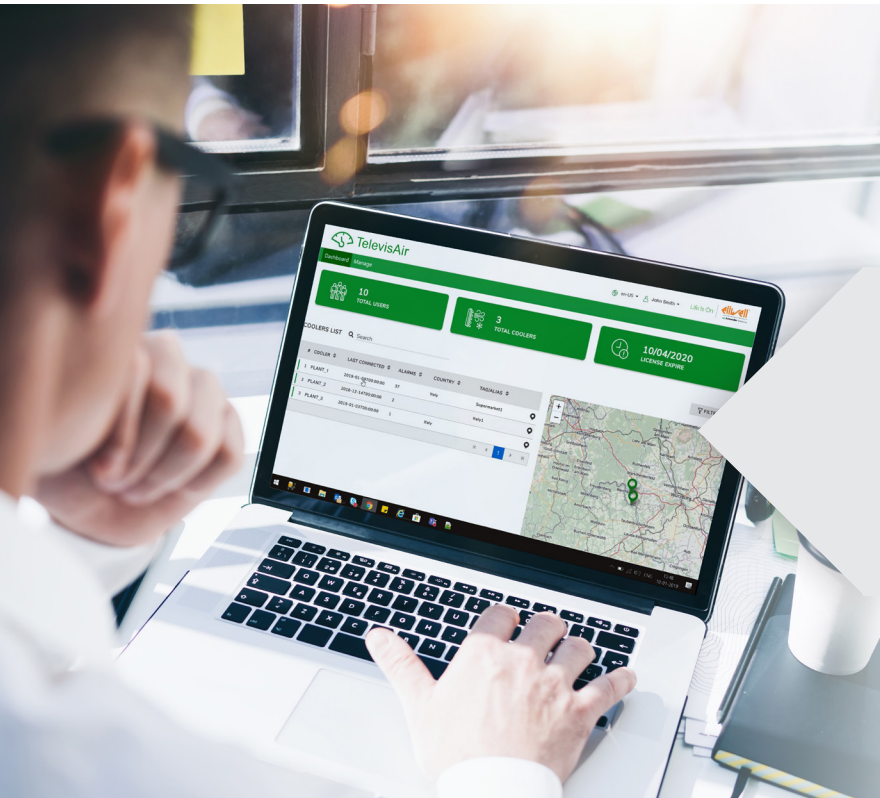

Life Is On

TelevisAir

Solution for connected coolers

Enable cloud services

Smart local user interface

Local datalogging management

Simplified setting & maintenance

Cooler geolocation

www.eliwell.com

Learn more

TelevisAir Solution for connected co

Eliwell's solution for co
bottle coolers • drink
freezers • display cabin

TelevisAir CLOUD

- > Asset tracking
cooler geolocation
- > Cooler performance under control
data storage & analytics
- > Optimized maintenance
alarm notification

TelevisAir CLOUD

Activate your account and the platform will provide you with:

- > **Assets tracking:** view the geographic layout and the general status of your cooler network
- > **Cooler performance under control:** access each cooler to view the history of stored data
- > **Optimized maintenance:** activate thresholds alert messages for each variable of the cooler operation

TelevisAir solution: how it works

Connectivity designed for dispensers • icecream sets

Eliwell AIR APP

- > **Smart user interface** available from any device
- > **Easy setting & support** configuration map sharing
- > **Local datalogging management** datalog memory download & sharing