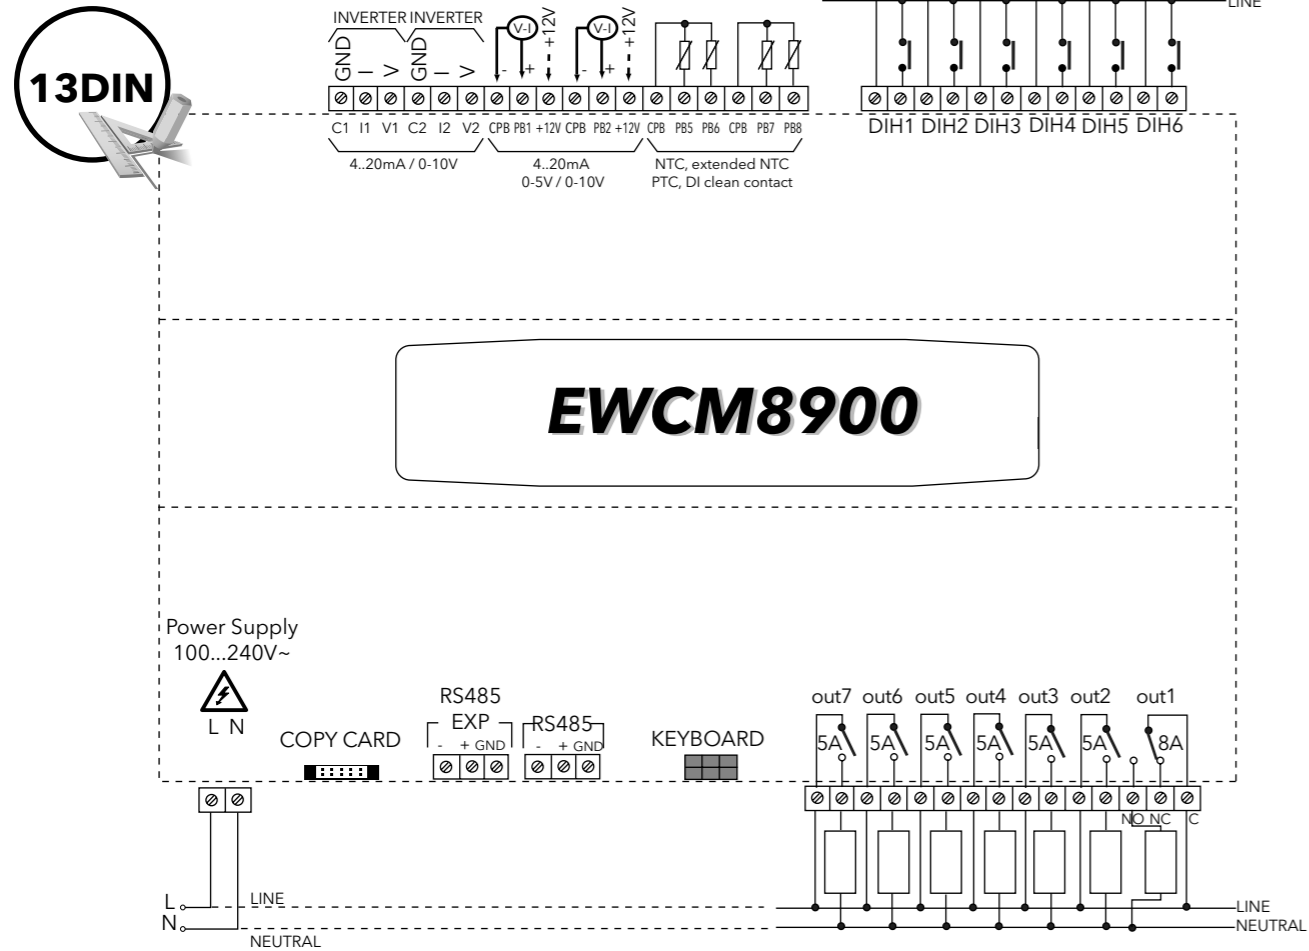

13DIN

18DIN

EWCM EO KEYBOARD

eliwell
by Schneider Electric

Eliwell Controls s.r.l.
Via dell'Industria, 15 • Zona Industriale Paludi • 32016
Alpago (BL) ITALY
T +39 0437 986 111
T +39 0437 986 100 (Italy)
+39 0437 986 200 (other countries)
E saleseliwell@se.com
Technical helpline +39 0437 986 300
E techsuppliwell@se.com
www.eliwell.com
MADE IN ITALY

**UK
CA** **Authorized Representative:**
Schneider Electric Limited
Stafford Park 5
Telford, TF3 3BL
United Kingdom

WIRING DIAGRAM

ANALOG INPUTS

RS485 SERIALS AND PROTOCOLS

ANALOG OUTPUTS