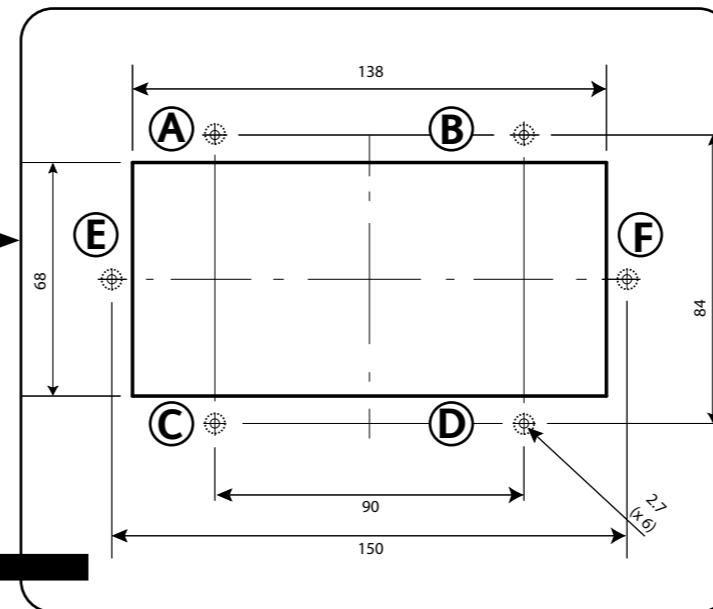

EWCM EO KEYBOARD

eliwell
by Schneider Electric

Eliwell Controls s.r.l.
Via dell'Industria, 15 • Zona Industriale Paludi • 32016
Alpago (BL) ITALY
T +39 0437 986 111
T +39 0437 986 100 (Italy)
+39 0437 986 200 (other countries)
E saleseliwell@se.com
Technical helpline +39 0437 986 300
E techsuppliwell@se.com
www.eliwell.com
MADE IN ITALY

**UK
CA** **Authorized Representative:**
Schneider Electric Limited
Stafford Park 5
Telford, TF3 3BL
United Kingdom