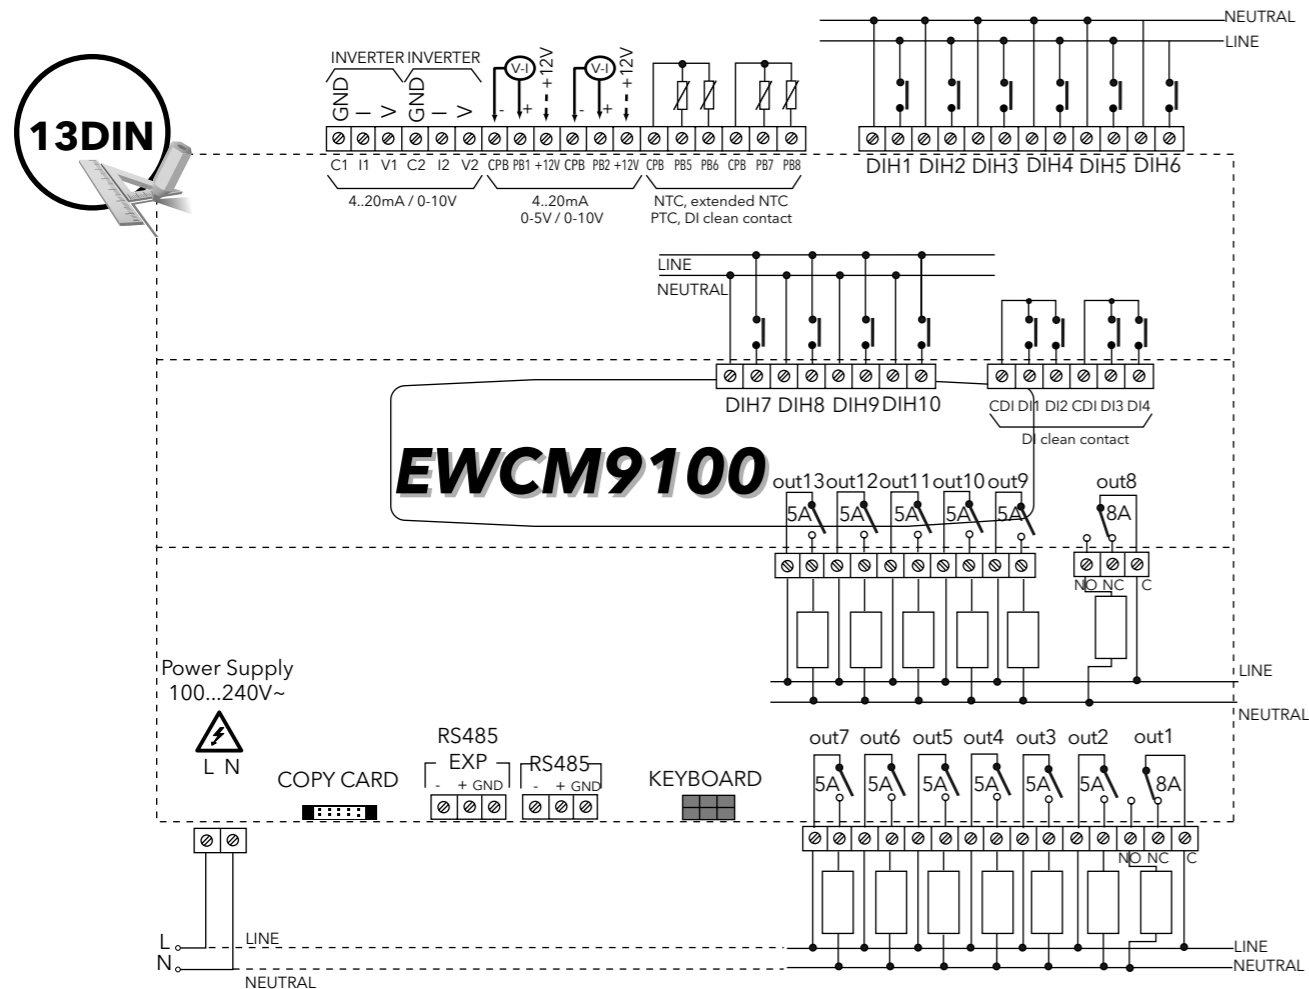

13DIN

18DIN

EWCM EO KEYBOARD

eliwell
by Schneider Electric

Eliwell Controls s.r.l.
Via dell'Industria, 15 • Zona Industriale Paludi • 32016
Alpago (BL) ITALY
T +39 0437 986 111
T +39 0437 986 100 (Italy)
+39 0437 986 200 (other countries)
E saleseliwell@se.com
Technical helpline +39 0437 986 300
E techsuppliwell@se.com
www.eliwell.com
MADE IN ITALY

**UK
CA** **Authorized Representative:**
Schneider Electric Limited
Stafford Park 5
Telford, TF3 3BL
United Kingdom

WIRING DIAGRAM

ANALOG INPUTS

RS485 SERIALS AND PROTOCOLS

ANALOG OUTPUTS