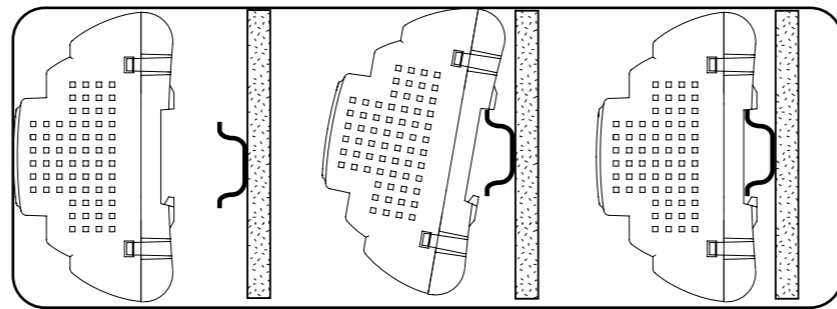

13DIN

18DIN

EWCM EO KEYBOARD

eliwell
by Schneider Electric

Eliwell Controls s.r.l.
Via dell'Industria, 15 • Zona Industriale Paludi • 32016
Alpago (BL) ITALY
T +39 0437 986 111
T +39 0437 986 100 (Italy)
+39 0437 986 200 (other countries)
E saleseliwell@se.com
Technical helpline +39 0437 986 300
E techsuppliwell@se.com
www.eliwell.com
MADE IN ITALY

**UK
CA** **Authorized Representative:**
Schneider Electric Limited
Stafford Park 5
Telford, TF3 3BL
United Kingdom

WIRING DIAGRAM

ANALOG INPUTS

RS485 SERIALS AND PROTOCOLS

ANALOG OUTPUTS