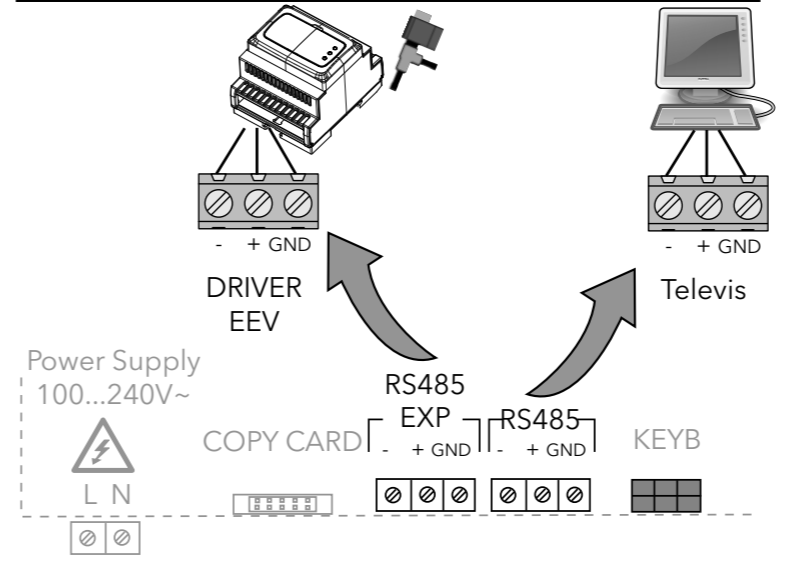

**UK
CA** **Authorized Representative:**
Schneider Electric Limited
Stafford Park 5
Telford, TF3 3BL
United Kingdom

WIRING DIAGRAM

ANALOG INPUTS

RS485 SERIALS AND PROTOCOLS

ANALOG OUTPUTS