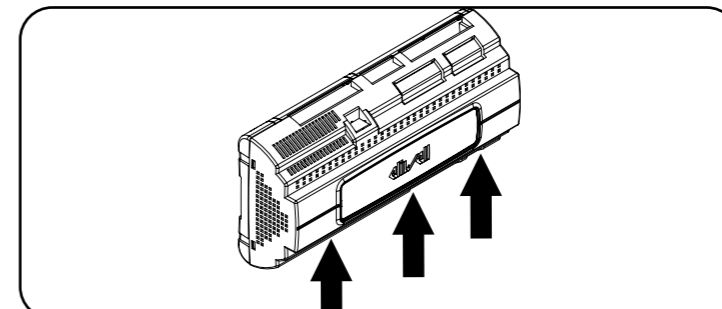

13DIN

18DIN

EWCM EO KEYBOARD

eliwell
by Schneider Electric

Eliwell Controls s.r.l.
Via dell'Industria, 15 • Zona Industriale Paludi • 32016
Alpago (BL) ITALY
T +39 0437 986 111
T +39 0437 986 100 (Italy)
+39 0437 986 200 (other countries)
E saleseliwell@se.com
Technical helpline +39 0437 986 300
E techsuppliwell@se.com
www.eliwell.com
MADE IN ITALY