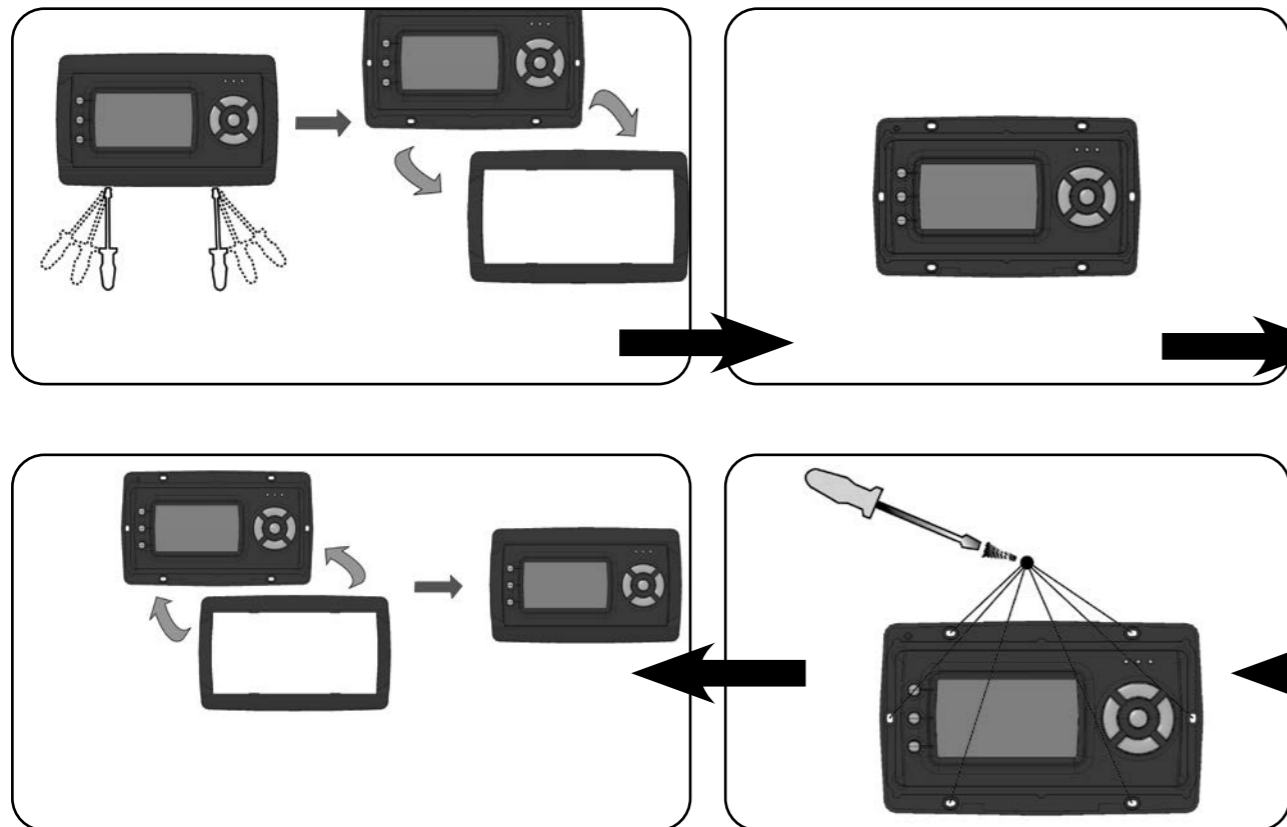

EWCM EO KEYBOARD

eliwell
by Schneider Electric

Eliwell Controls s.r.l.
Via dell'Industria, 15 • Zona Industriale Paludi • 32016
Alpago (BL) ITALY
T +39 0437 986 111
T +39 0437 986 100 (Italy)
+39 0437 986 200 (other countries)
E saleseliwell@se.com
Technical helpline +39 0437 986 300
E techsuppliwell@se.com
www.eliwell.com
MADE IN ITALY

**UK
CA** **Authorized Representative:**
Schneider Electric Limited
Stafford Park 5
Telford, TF3 3BL
United Kingdom