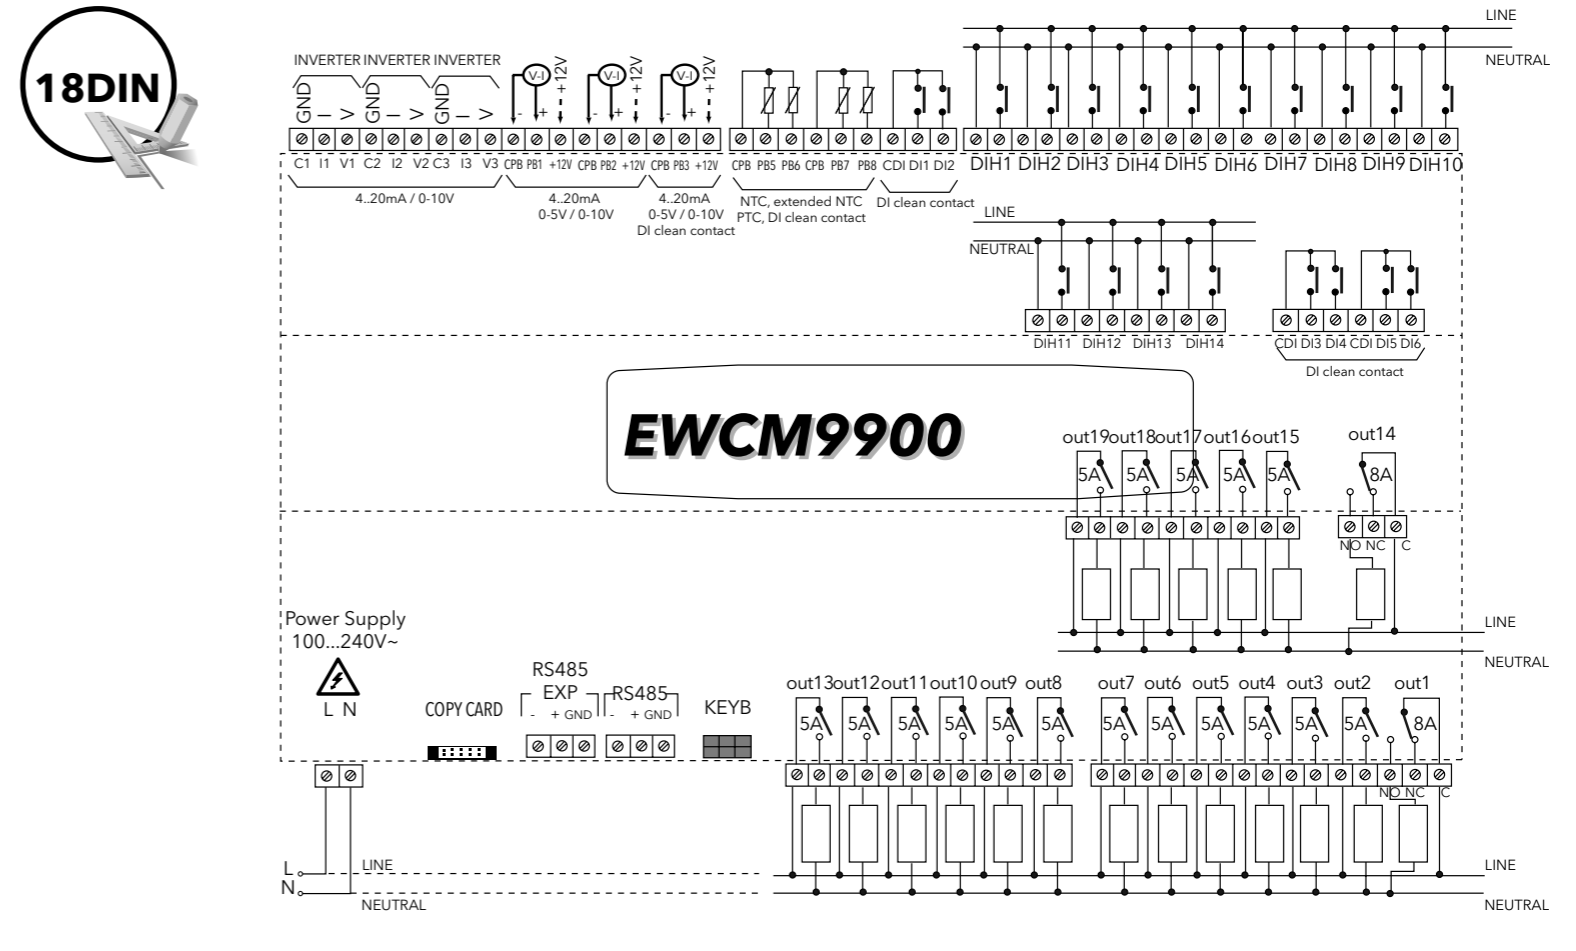

13DIN

18DIN

EWCM EO KEYBOARD

eliwell
by Schneider Electric

Eliwell Controls s.r.l.
Via dell'Industria, 15 • Zona Industriale Paludi • 32016
Alpago (BL) ITALY
T +39 0437 986 111
T +39 0437 986 100 (Italy)
+39 0437 986 200 (other countries)
E saleseliwell@se.com
Technical helpline +39 0437 986 300
E techsuppliwell@se.com
www.eliwell.com
MADE IN ITALY

**UK
CA** **Authorized Representative:**
Schneider Electric Limited
Stafford Park 5
Telford, TF3 3BL
United Kingdom

WIRING DIAGRAM

ANALOG INPUTS

RS485 SERIALS AND PROTOCOLS

ANALOG OUTPUTS