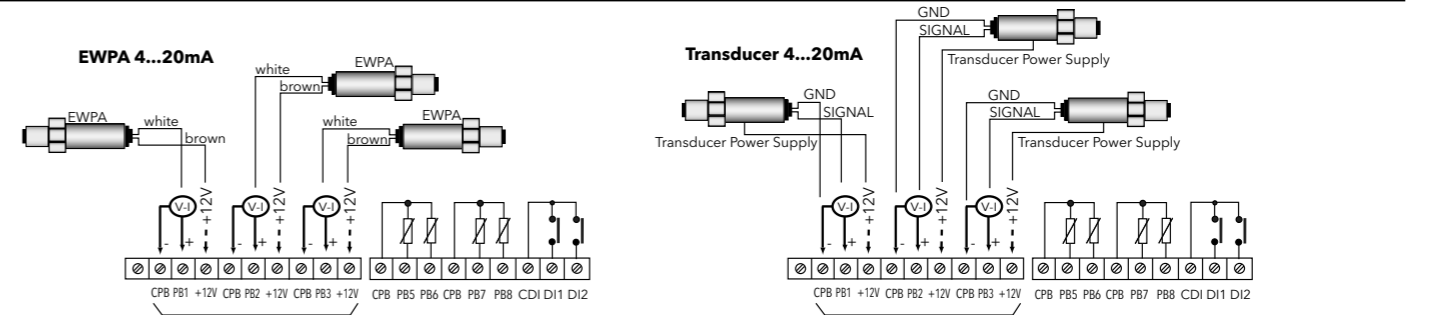

13DIN

18DIN

EWCM EO KEYBOARD

eliwell
by Schneider Electric

Eliwell Controls s.r.l.
Via dell'Industria, 15 • Zona Industriale Paludi • 32016
Alpago (BL) ITALY
T +39 0437 986 111
T +39 0437 986 100 (Italy)
+39 0437 986 200 (other countries)
E saleseliwell@se.com
Technical helpline +39 0437 986 300
E techsuppliwell@se.com
www.eliwell.com
MADE IN ITALY

**UK
CA** **Authorized Representative:**
Schneider Electric Limited
Stafford Park 5
Telford, TF3 3BL
United Kingdom

WIRING DIAGRAM

ANALOG INPUTS

RS485 SERIALS AND PROTOCOLS

ANALOG OUTPUTS